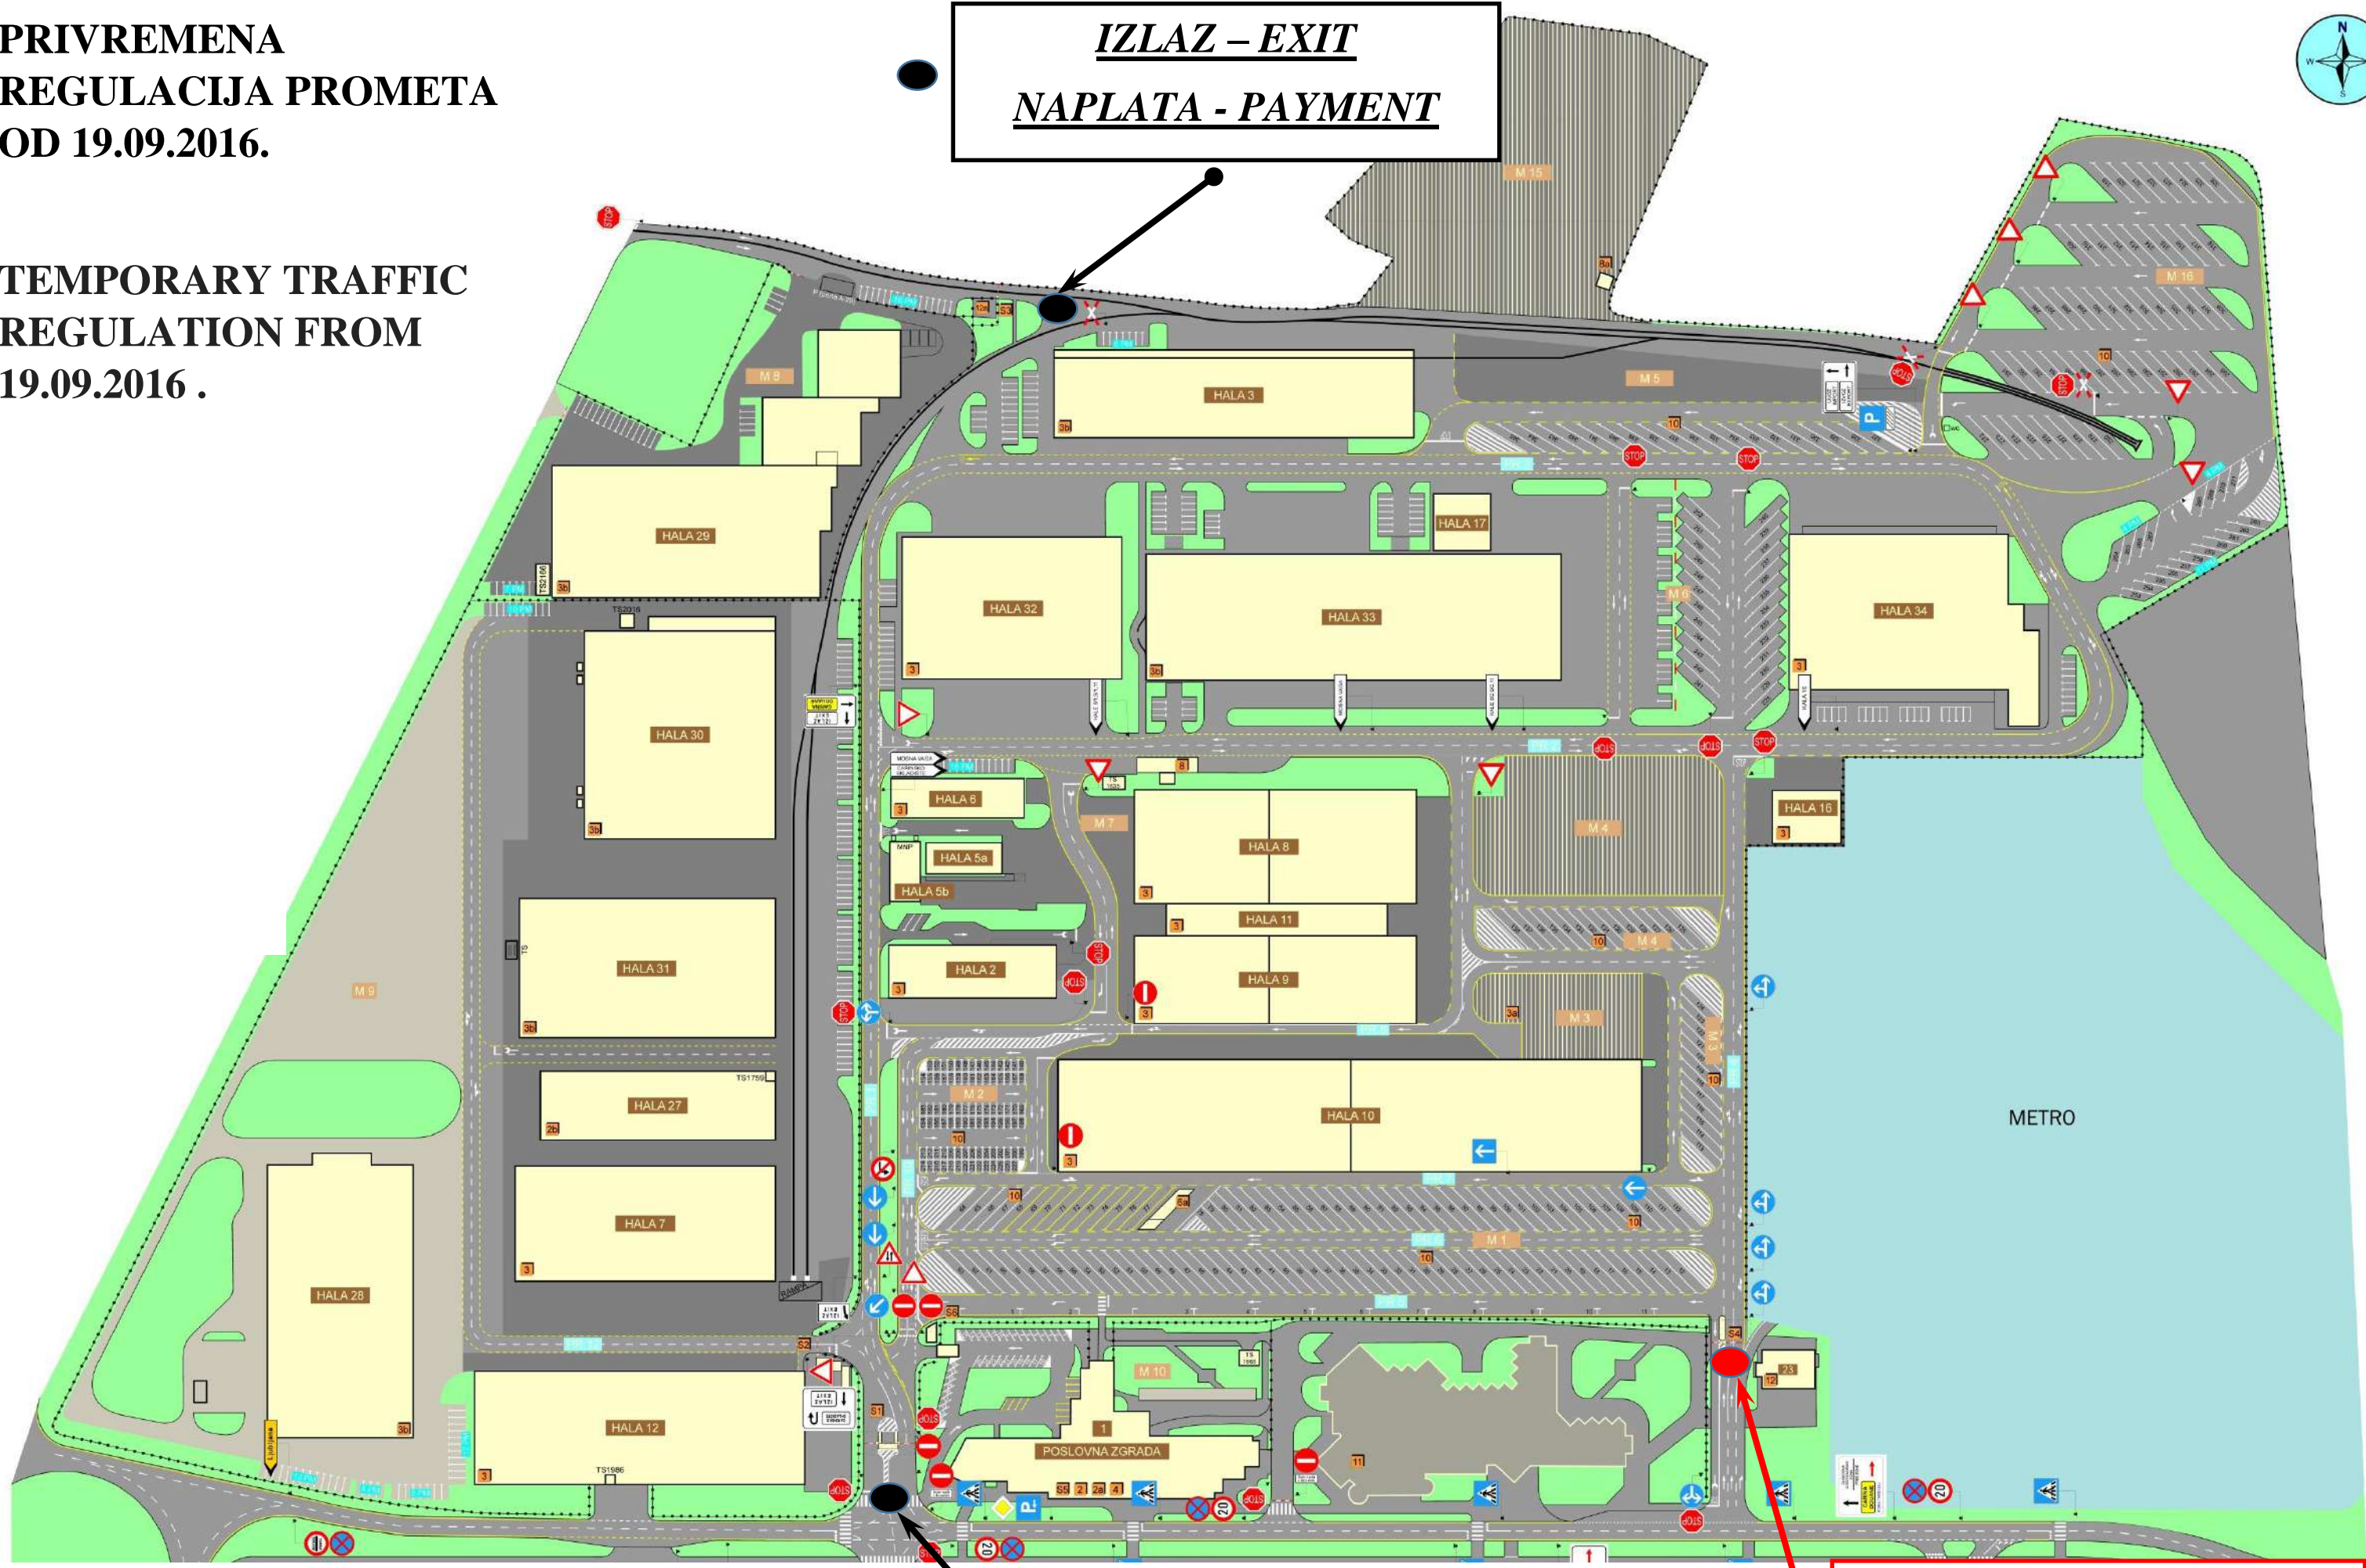

**PRIVREMENA
REGULACIJA PROMETA
OD 19.09.2016.**

**TEMPORARY TRAFFIC
REGULATION FROM
19.09.2016 .**

**IZLAZ – EXIT
NAPLATA - PAYMENT**

ULAZ – ENTRANCE

**ZATVORENO – CLOSED
NO ENTRY**